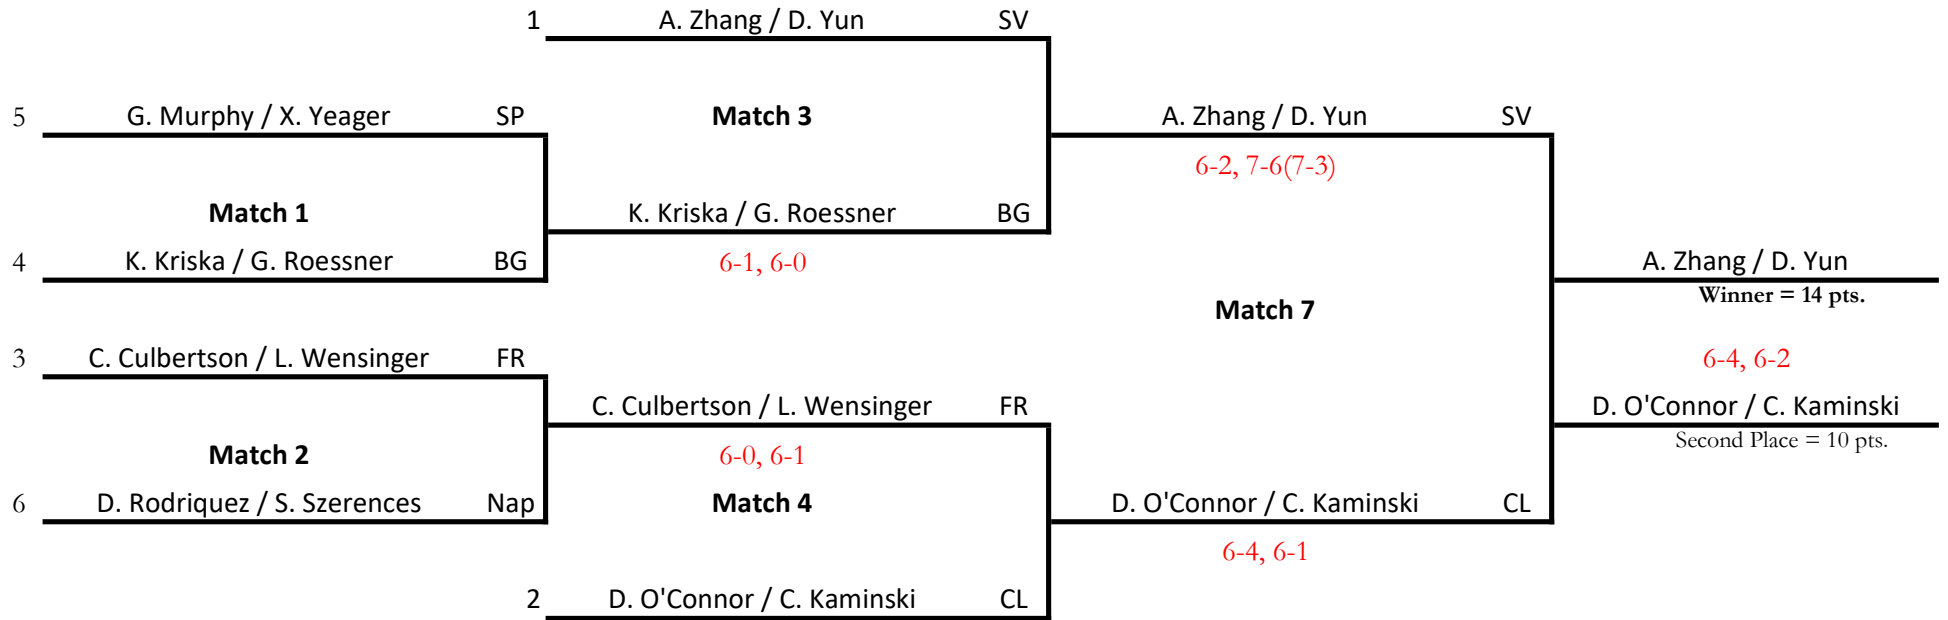

2025 NORTHERN LAKES LEAGUE BOYS TENNIS TOURNAMENT

Buckeye Division

Position : 2nd Doubles

Consolation
Draw

2025 NORTHERN LAKES LEAGUE BOYS TENNIS TOURNAMENT

Cardinal Division

Position : 2nd Doubles

Consolation
Draw