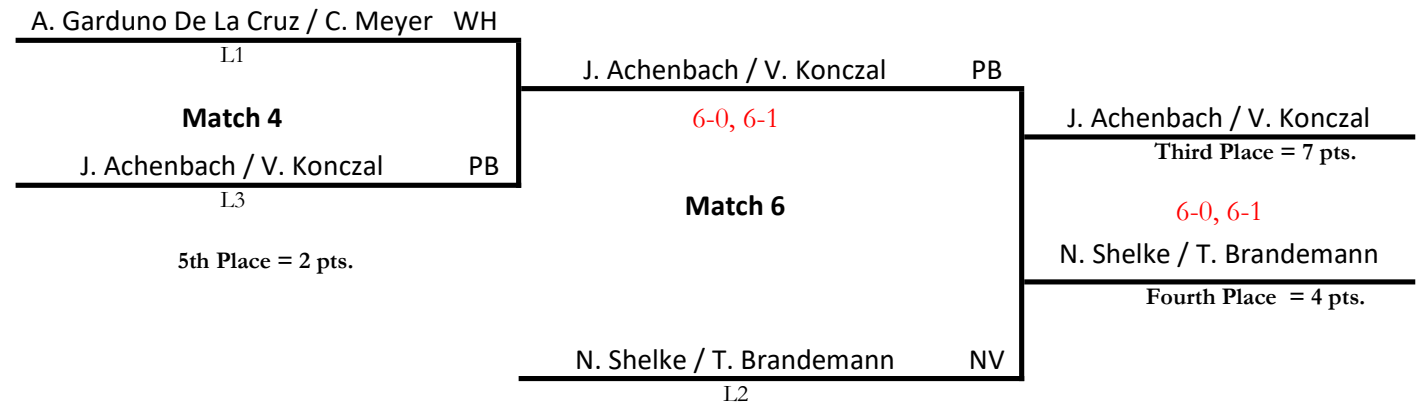

Cardinal Division

Position : 2nd Singles

Consolation
Draw

2025 NORTHERN LAKES LEAGUE BOYS TENNIS TOURNAMENT

Buckeye Division

Position : 3rd Singles

Consolation
Draw

2025 NORTHERN LAKES LEAGUE BOYS TENNIS TOURNAMENT

Cardinal Division

Position : 3rd Singles

Consolation
Draw

2025 NORTHERN LAKES LEAGUE BOYS TENNIS TOURNAMENT

Buckeye Division

Position : 1st Doubles

Consolation
Draw

AW

FIN

—

PB

NV

2025 NORTHERN LAKES LEAGUE BOYS TENNIS TOURNAMENT

Cardinal Division

Position : 1st Doubles

Consolation
Draw