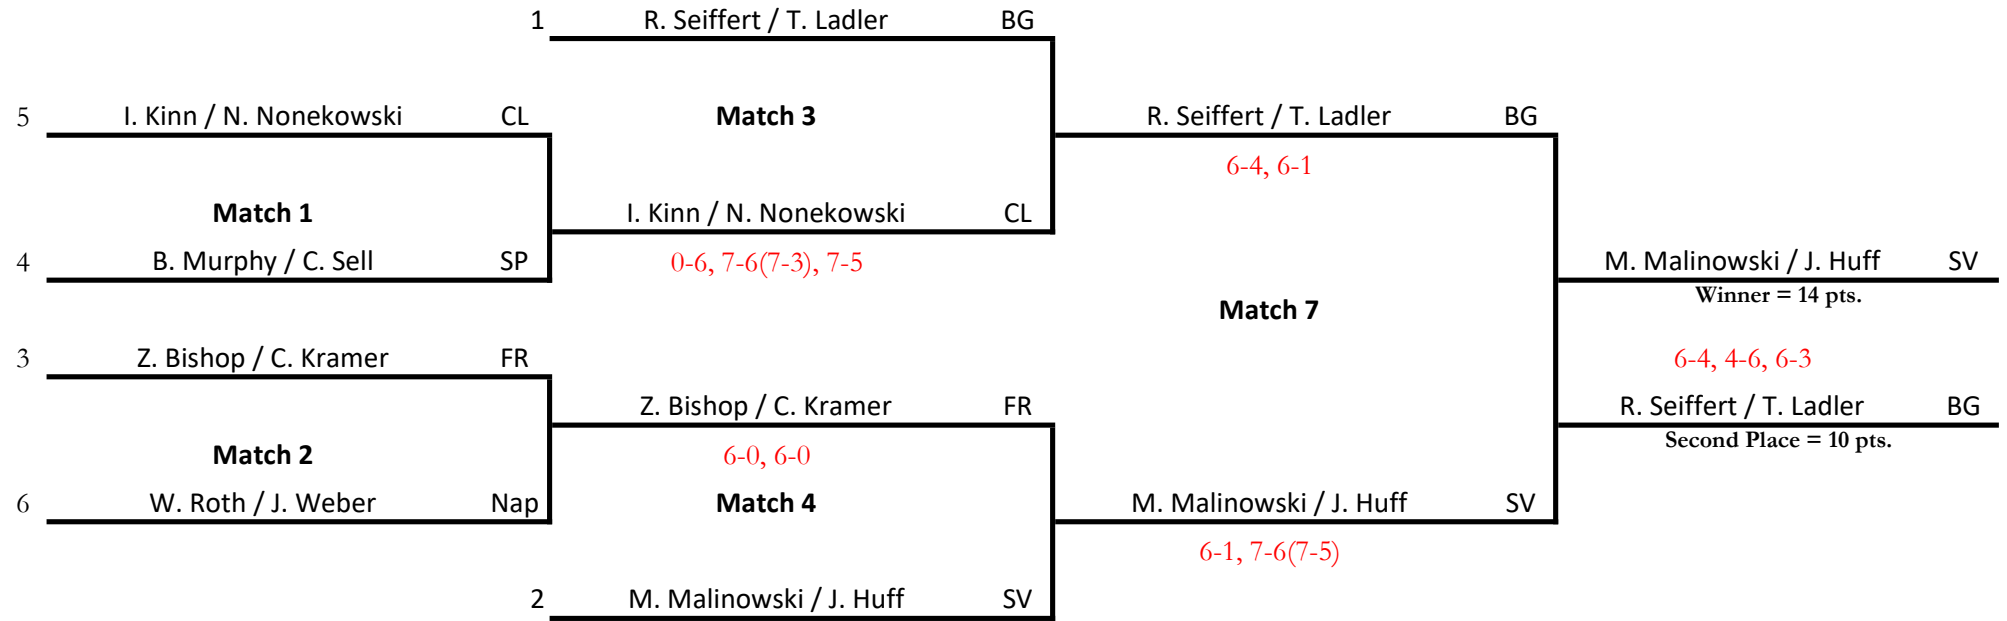

FIN

—

PB

NV

2025 NORTHERN LAKES LEAGUE BOYS TENNIS TOURNAMENT

Cardinal Division

Position : 1st Doubles

Consolation
Draw

2025 NORTHERN LAKES LEAGUE BOYS TENNIS TOURNAMENT

Buckeye Division

Position : 2nd Doubles

Consolation
Draw

2025 NORTHERN LAKES LEAGUE BOYS TENNIS TOURNAMENT

Cardinal Division

Position : 2nd Doubles

Consolation
Draw