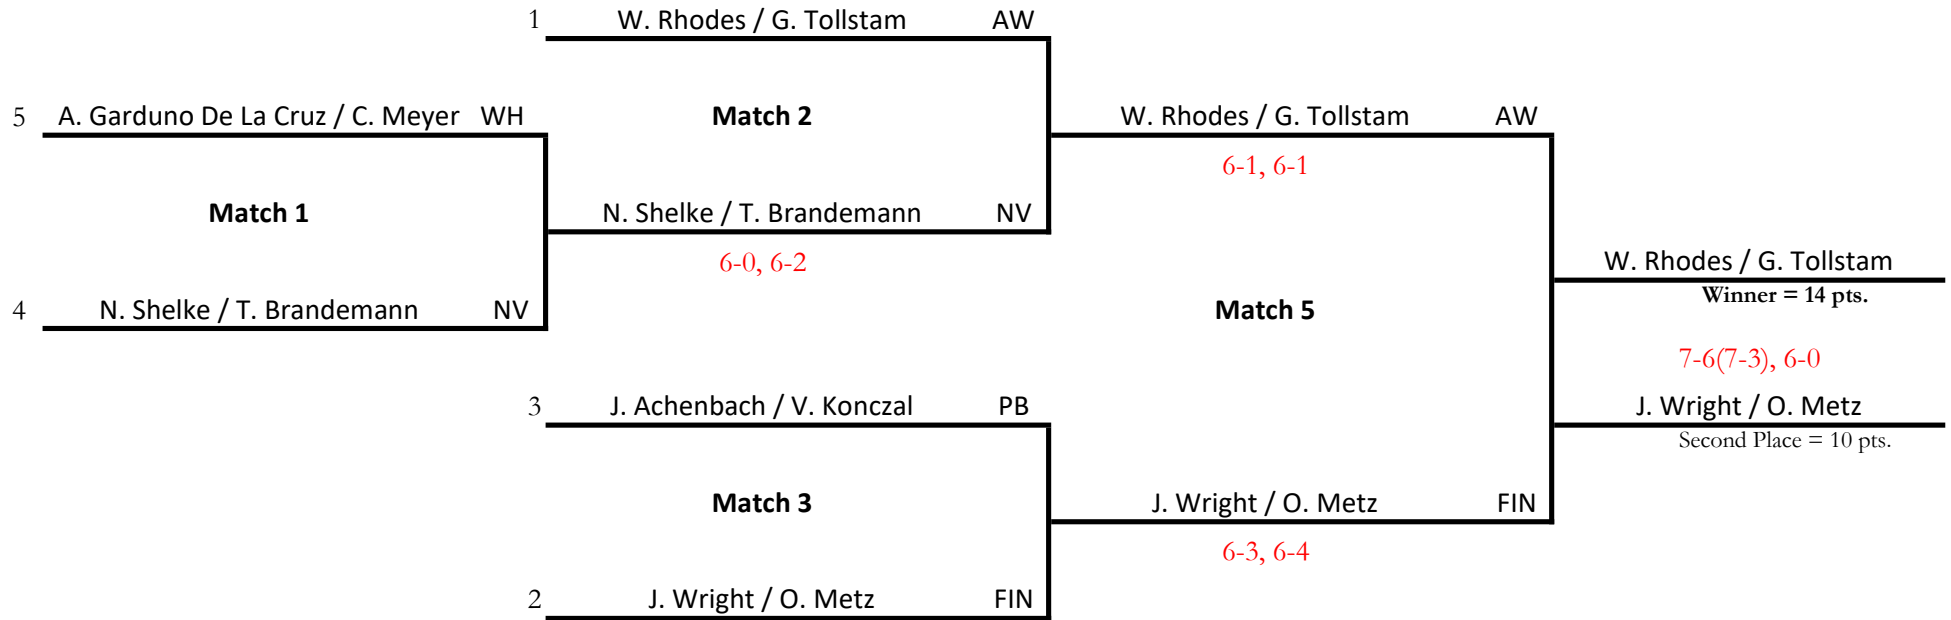

Cardinal Division

Position : 2nd Singles

Consolation
Draw

2025 NORTHERN LAKES LEAGUE BOYS TENNIS TOURNAMENT

Buckeye Division

Position : 3rd Singles

Consolation
Draw

2025 NORTHERN LAKES LEAGUE BOYS TENNIS TOURNAMENT

Cardinal Division

Position : 3rd Singles

Consolation
Draw

2025 NORTHERN LAKES LEAGUE BOYS TENNIS TOURNAMENT

Buckeye Division

Position : 1st Doubles

Consolation
Draw

AW

FIN

—

PB

NV

2025 NORTHERN LAKES LEAGUE BOYS TENNIS TOURNAMENT

Cardinal Division

Position : 1st Doubles

Consolation
Draw