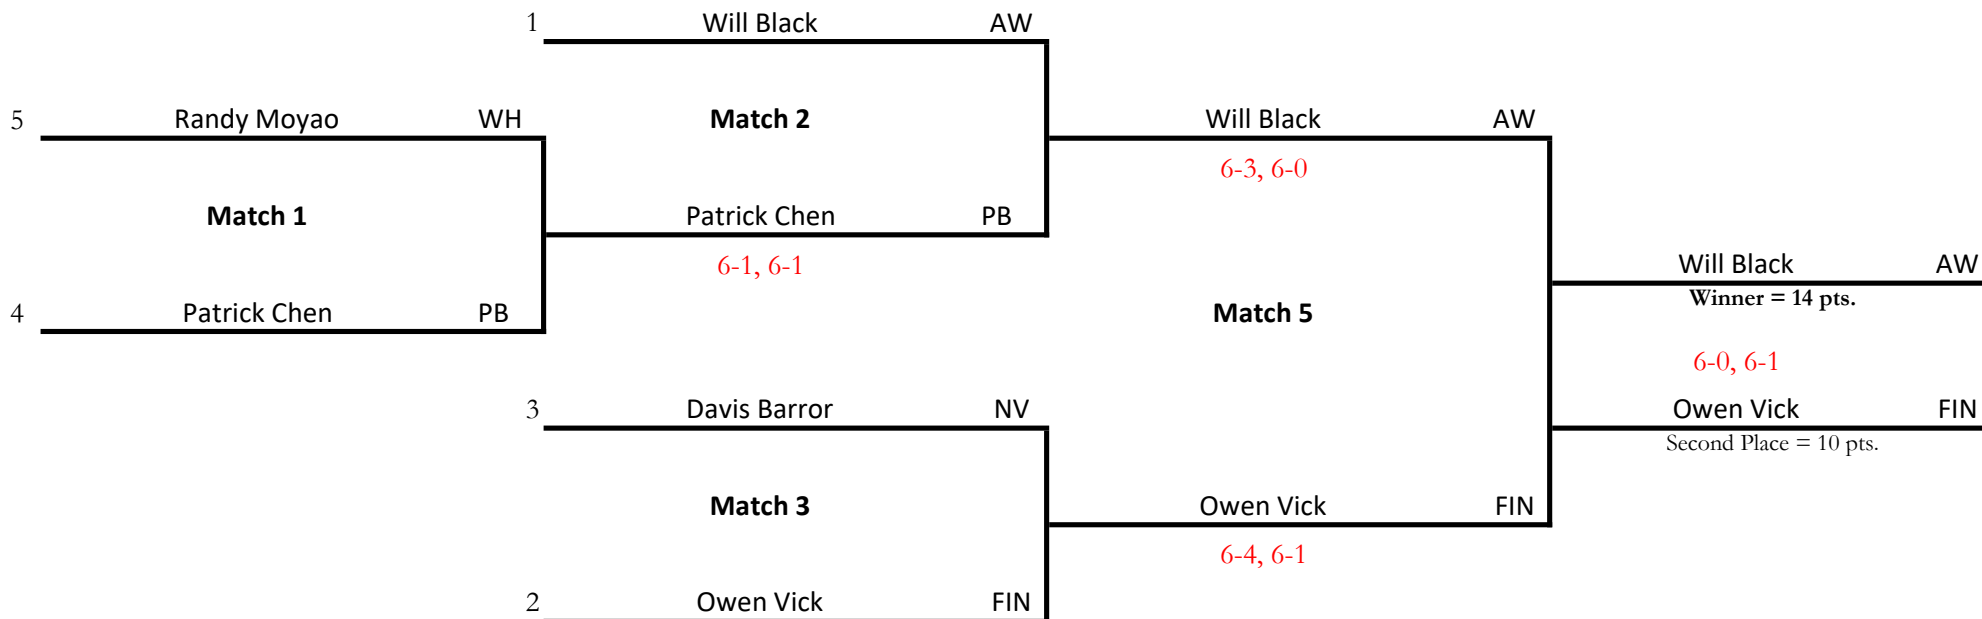

Cardinal Division

Position : 2nd Singles

Consolation
Draw

2025 NORTHERN LAKES LEAGUE BOYS TENNIS TOURNAMENT

Buckeye Division

Position : 3rd Singles

Consolation
Draw

2025 NORTHERN LAKES LEAGUE BOYS TENNIS TOURNAMENT