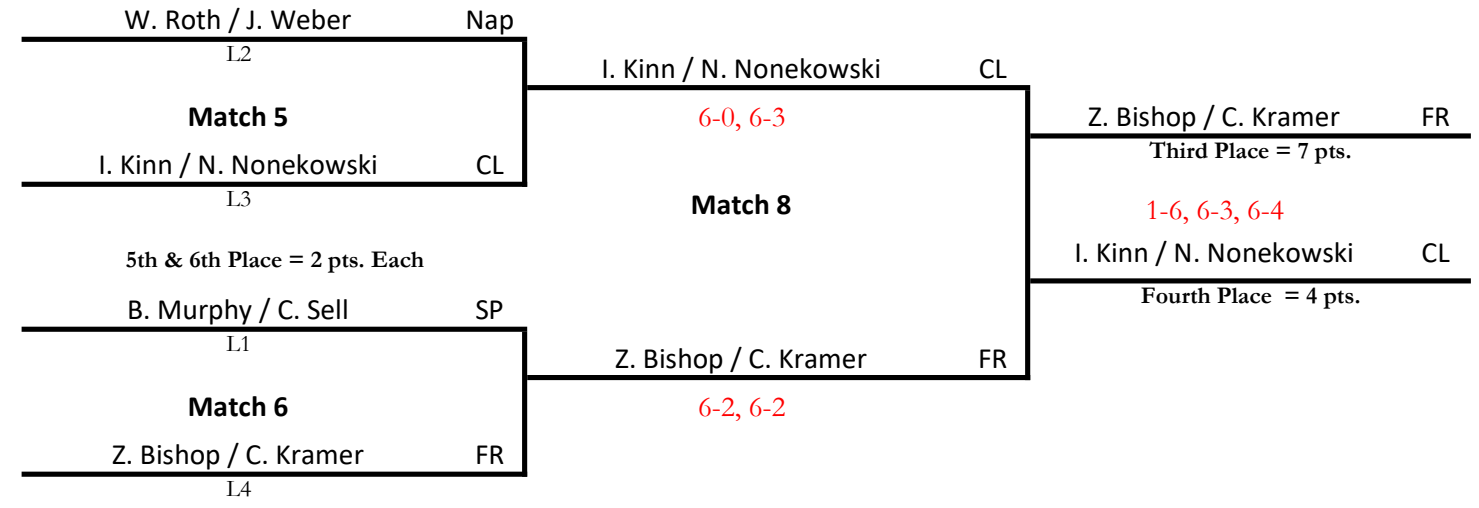

Cardinal Division

Position : 3rd Singles

Consolation
Draw

2025 NORTHERN LAKES LEAGUE BOYS TENNIS TOURNAMENT

Buckeye Division

Position : 1st Doubles

Consolation
Draw

AW

FIN

—

PB

NV

2025 NORTHERN LAKES LEAGUE BOYS TENNIS TOURNAMENT

Cardinal Division

Position : 1st Doubles

Consolation
Draw

2025 NORTHERN LAKES LEAGUE BOYS TENNIS TOURNAMENT

Buckeye Division

Position : 2nd Doubles

Consolation
Draw

2025 NORTHERN LAKES LEAGUE BOYS TENNIS TOURNAMENT

Cardinal Division

Position : 2nd Doubles

Consolation
Draw