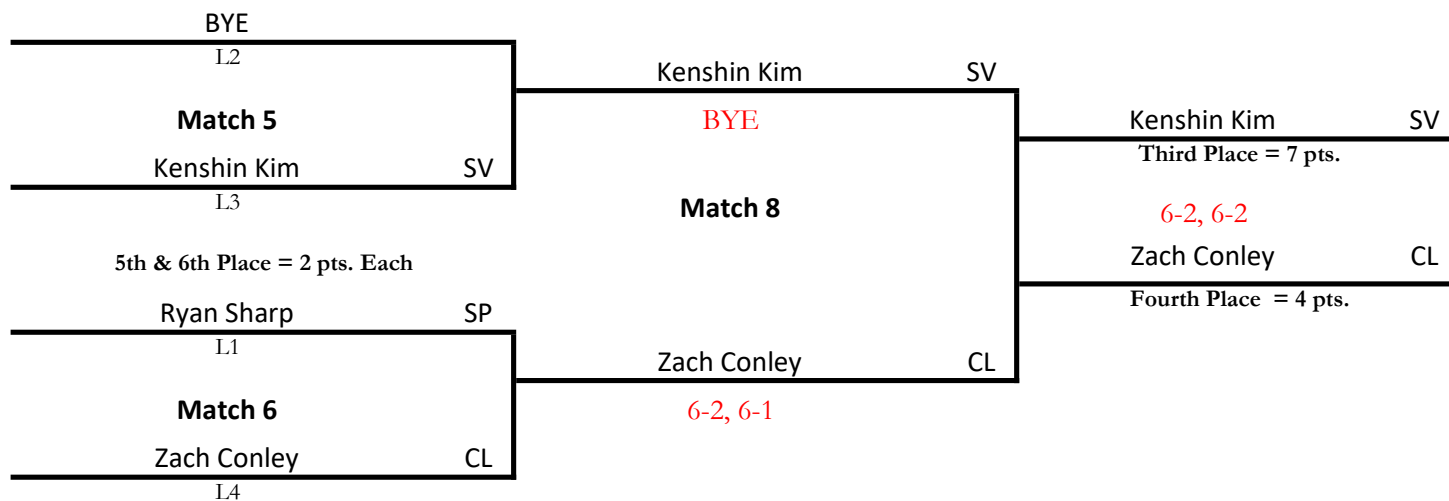

Cardinal Division

Position : 1st Singles

Consolation
Draw

2025 NORTHERN LAKES LEAGUE BOYS TENNIS TOURNAMENT

Buckeye Division

Position : 2nd Singles

Consolation
Draw

2025 NORTHERN LAKES LEAGUE BOYS TENNIS TOURNAMENT

Cardinal Division

Position : 2nd Singles

Consolation
Draw

2025 NORTHERN LAKES LEAGUE BOYS TENNIS TOURNAMENT

Buckeye Division

Position : 3rd Singles

Consolation
Draw

2025 NORTHERN LAKES LEAGUE BOYS TENNIS TOURNAMENT

Cardinal Division

Position : 3rd Singles

Consolation
Draw

2025 NORTHERN LAKES LEAGUE BOYS TENNIS TOURNAMENT

Buckeye Division

Position : 1st Doubles

Consolation
Draw

AW