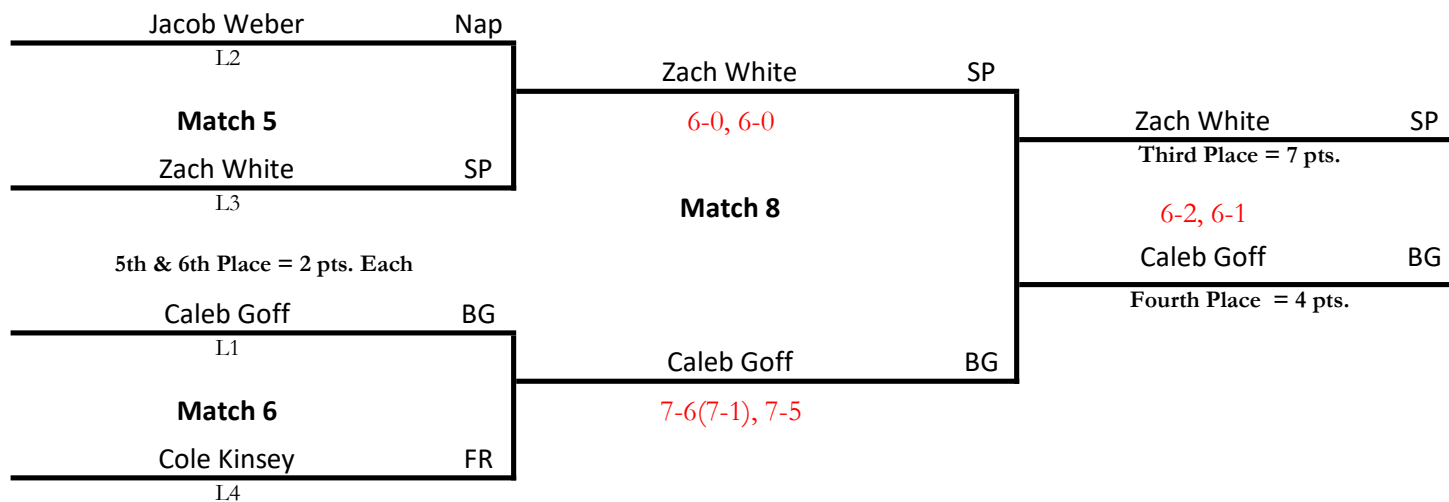

Results shown above are as reported by NLL Boys Tennis Coaches and may not be up to date

2025 NORTHERN LAKES LEAGUE BOYS TENNIS TOURNAMENT

Buckeye Division

Position : 1st Singles

Consolation
Draw

2025 NORTHERN LAKES LEAGUE BOYS TENNIS TOURNAMENT

Cardinal Division

Position : 1st Singles

Consolation
Draw

2025 NORTHERN LAKES LEAGUE BOYS TENNIS TOURNAMENT

Buckeye Division

Position : 2nd Singles

Consolation
Draw

2025 NORTHERN LAKES LEAGUE BOYS TENNIS TOURNAMENT