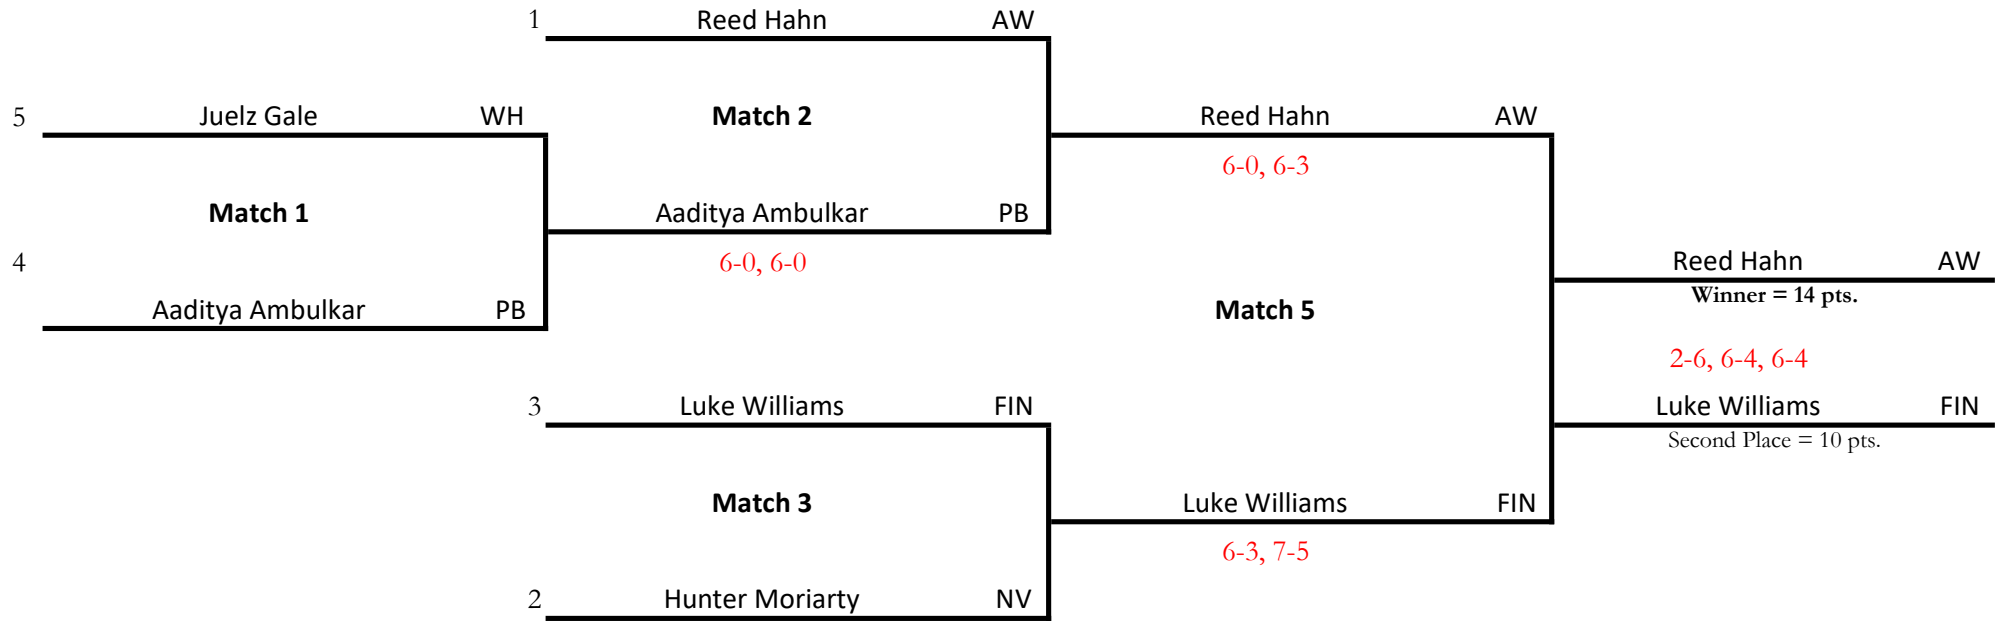

Cardinal Division

Position : 1st Singles

Consolation
Draw

2025 NORTHERN LAKES LEAGUE BOYS TENNIS TOURNAMENT

Buckeye Division

Position : 2nd Singles

Consolation
Draw

2025 NORTHERN LAKES LEAGUE BOYS TENNIS TOURNAMENT