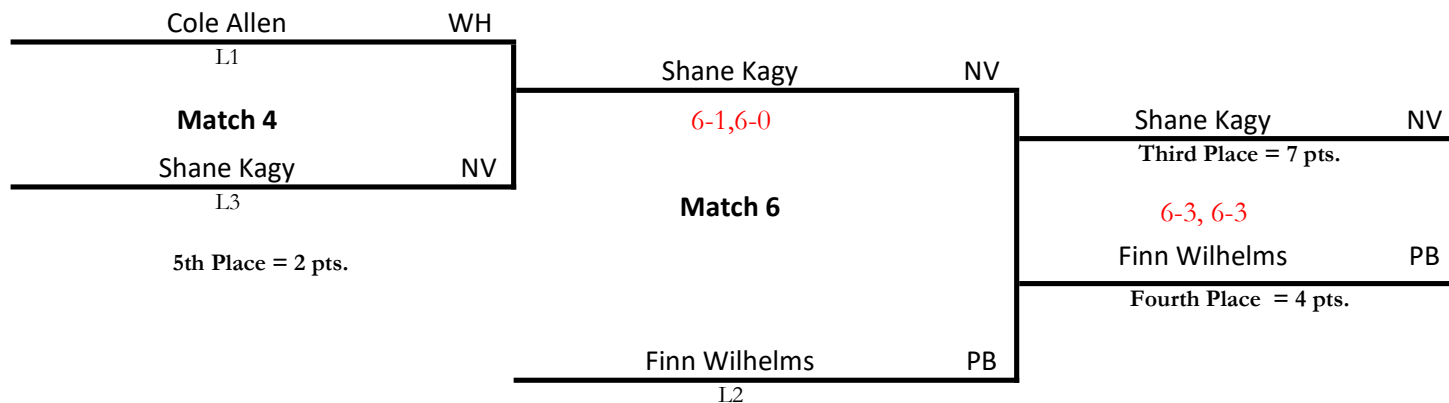

Results shown above are as reported by NLL Boys Tennis Coaches and may not be up to date

2025 NORTHERN LAKES LEAGUE BOYS TENNIS TOURNAMENT

Buckeye Division

Position : 1st Singles

Consolation
Draw

2025 NORTHERN LAKES LEAGUE BOYS TENNIS TOURNAMENT

Cardinal Division

Position : 1st Singles

Consolation
Draw

2025 NORTHERN LAKES LEAGUE BOYS TENNIS TOURNAMENT

Buckeye Division

Position : 2nd Singles

Consolation
Draw

2025 NORTHERN LAKES LEAGUE BOYS TENNIS TOURNAMENT