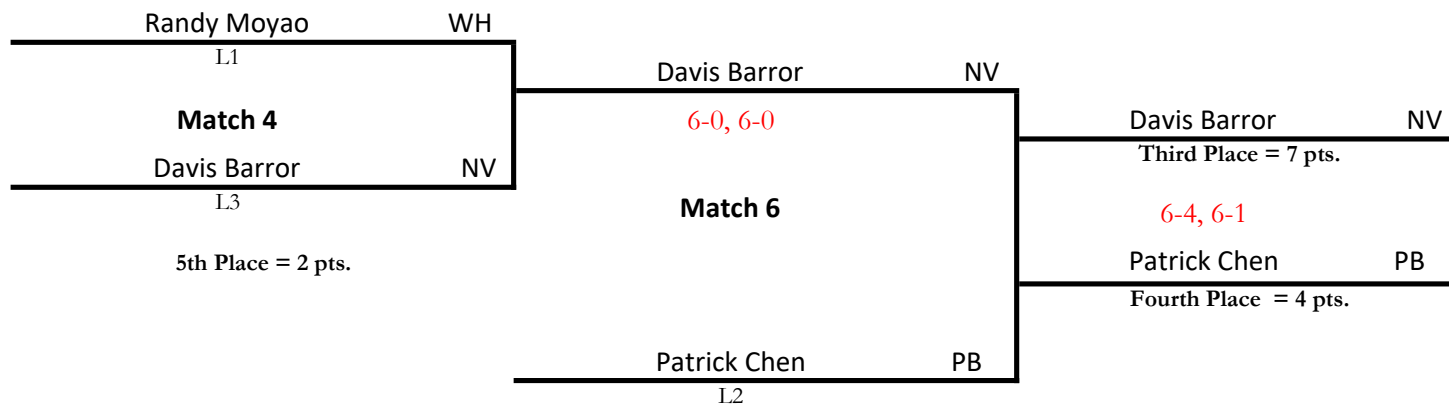

Cardinal Division

Position : 1st Singles

Consolation
Draw

2025 NORTHERN LAKES LEAGUE BOYS TENNIS TOURNAMENT

Buckeye Division

Position : 2nd Singles

Consolation
Draw

2025 NORTHERN LAKES LEAGUE BOYS TENNIS TOURNAMENT

Cardinal Division

Position : 2nd Singles

Consolation
Draw

2025 NORTHERN LAKES LEAGUE BOYS TENNIS TOURNAMENT

Buckeye Division

Position : 3rd Singles

Consolation
Draw

2025 NORTHERN LAKES LEAGUE BOYS TENNIS TOURNAMENT

Cardinal Division

Position : 3rd Singles

Consolation
Draw

2025 NORTHERN LAKES LEAGUE BOYS TENNIS TOURNAMENT

Buckeye Division

Position : 1st Doubles

Consolation
Draw

AW