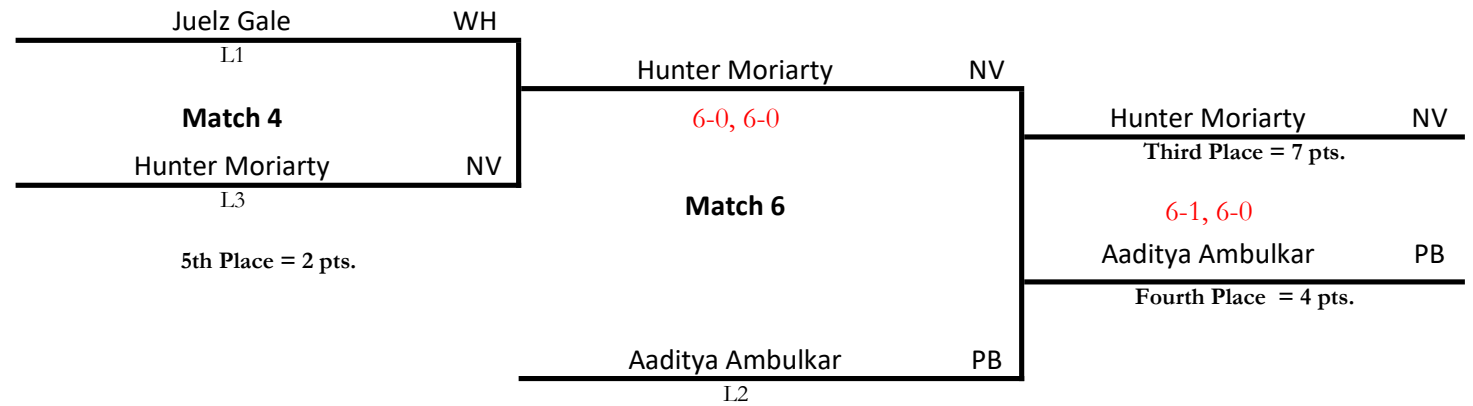

Cardinal Division

Position : 1st Singles

Consolation
Draw

2025 NORTHERN LAKES LEAGUE BOYS TENNIS TOURNAMENT

Buckeye Division

Position : 2nd Singles

Consolation
Draw

2025 NORTHERN LAKES LEAGUE BOYS TENNIS TOURNAMENT

Cardinal Division

Position : 2nd Singles

Consolation
Draw

2025 NORTHERN LAKES LEAGUE BOYS TENNIS TOURNAMENT

Buckeye Division

Position : 3rd Singles

Consolation
Draw

2025 NORTHERN LAKES LEAGUE BOYS TENNIS TOURNAMENT