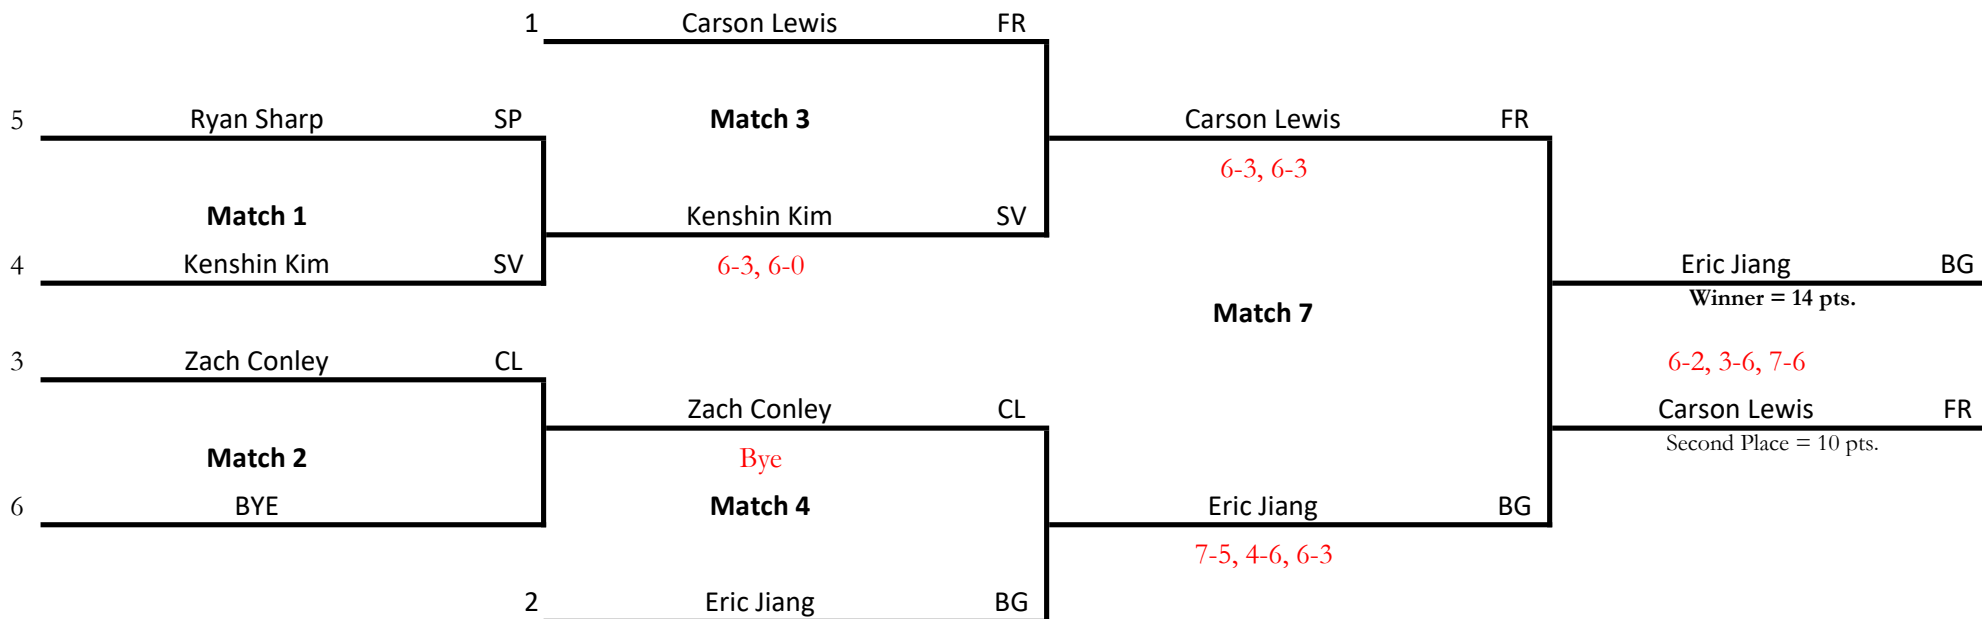

2025 NORTHERN LAKES LEAGUE BOYS TENNIS TOURNAMENT

Cardinal Division

Position : 3rd Singles