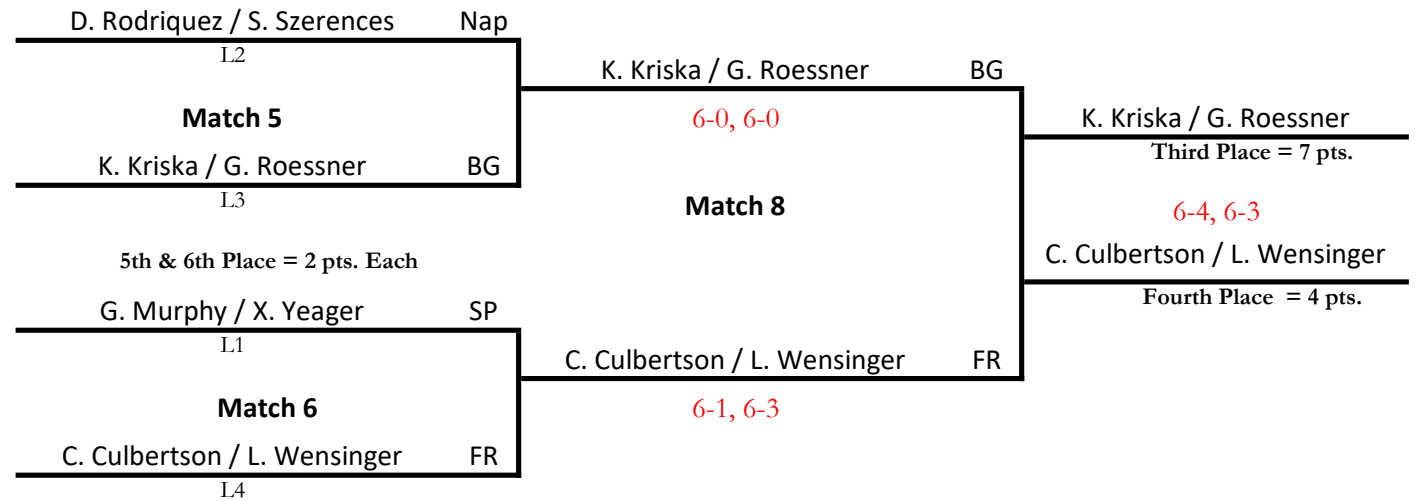

FIN

—

PB

NV

2025 NORTHERN LAKES LEAGUE BOYS TENNIS TOURNAMENT

Cardinal Division

Position : 1st Doubles

Consolation
Draw

2025 NORTHERN LAKES LEAGUE BOYS TENNIS TOURNAMENT

Buckeye Division

Position : 2nd Doubles

Consolation
Draw

2025 NORTHERN LAKES LEAGUE BOYS TENNIS TOURNAMENT

Cardinal Division

Position : 2nd Doubles

Consolation
Draw

SV

CL

—

BG

FR

NLL SCORING HISTORY

Each Northern Lakes League Divisional Team Champion will be determined by scoring points for their league match records and by their place finish in the Team Championship Tournament. Listed below are the points that can be earned for the team dual match records and tournament place finish.

DUAL MEET RECORD

RECORD	POINTS
10-0	20
9-1	18
8-2	16
7-3	14
6-4	12
5-5	10
4-6	8
3-7	6
2-8	4
1-9	2
0-10	0

NLL TOURNAMENT PLACE FINISH

PLACE	POINTS
1st	24
2nd	21
3rd	18
4th	15
5th	12
6th	9

*Dual Match record points plus NLL Tournament Divisional Place Finish points =