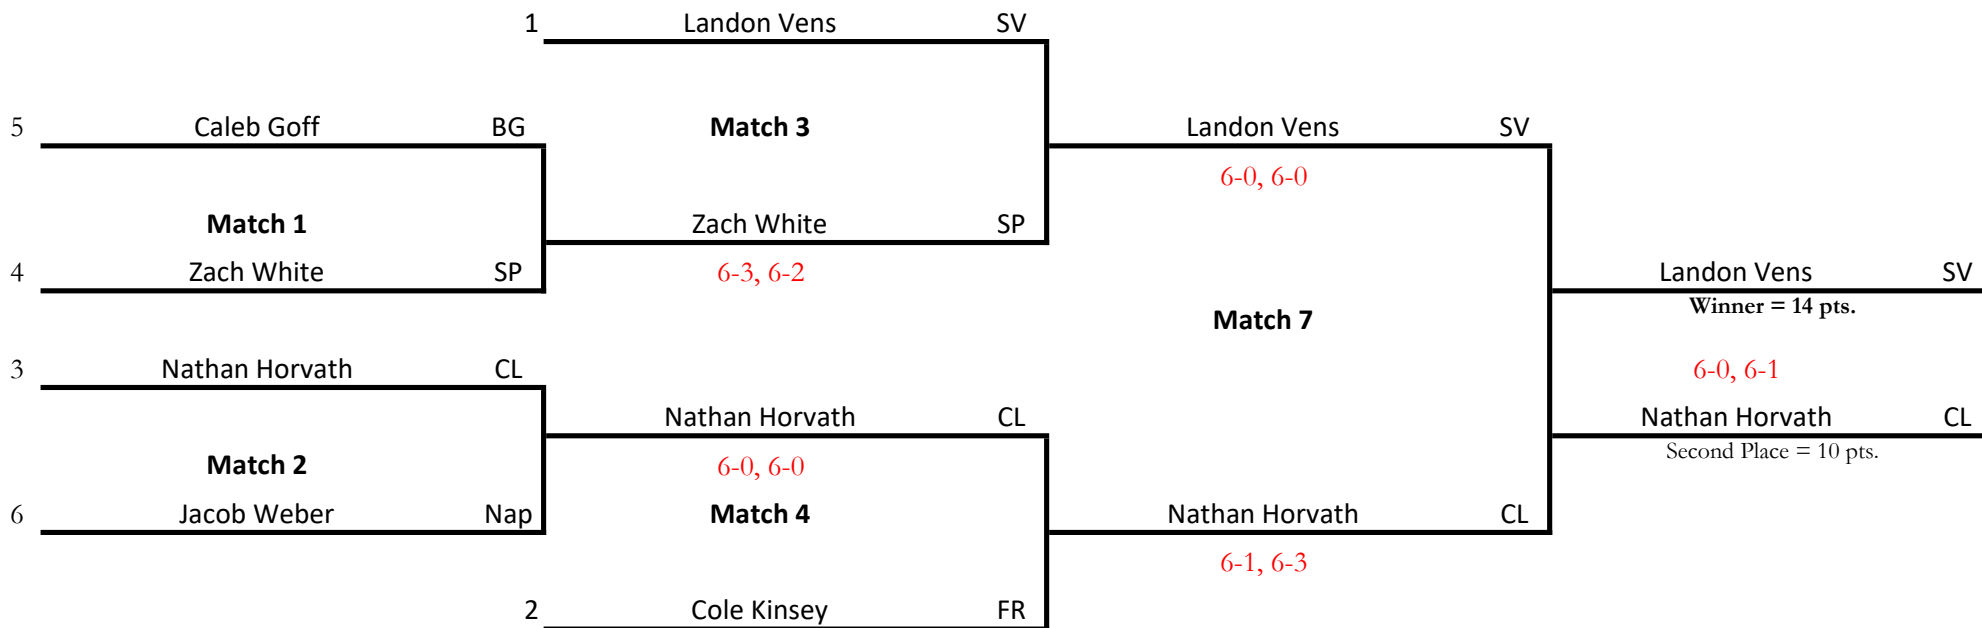

Results shown above are as reported by NLL Boys Tennis Coaches and may not be up to date

2025 NORTHERN LAKES LEAGUE BOYS TENNIS TOURNAMENT

Buckeye Division

Position : 1st Singles

Consolation
Draw

2025 NORTHERN LAKES LEAGUE BOYS TENNIS TOURNAMENT

Cardinal Division

Position : 1st Singles

Consolation
Draw

2025 NORTHERN LAKES LEAGUE BOYS TENNIS TOURNAMENT

Buckeye Division

Position : 2nd Singles

Consolation
Draw

2025 NORTHERN LAKES LEAGUE BOYS TENNIS TOURNAMENT