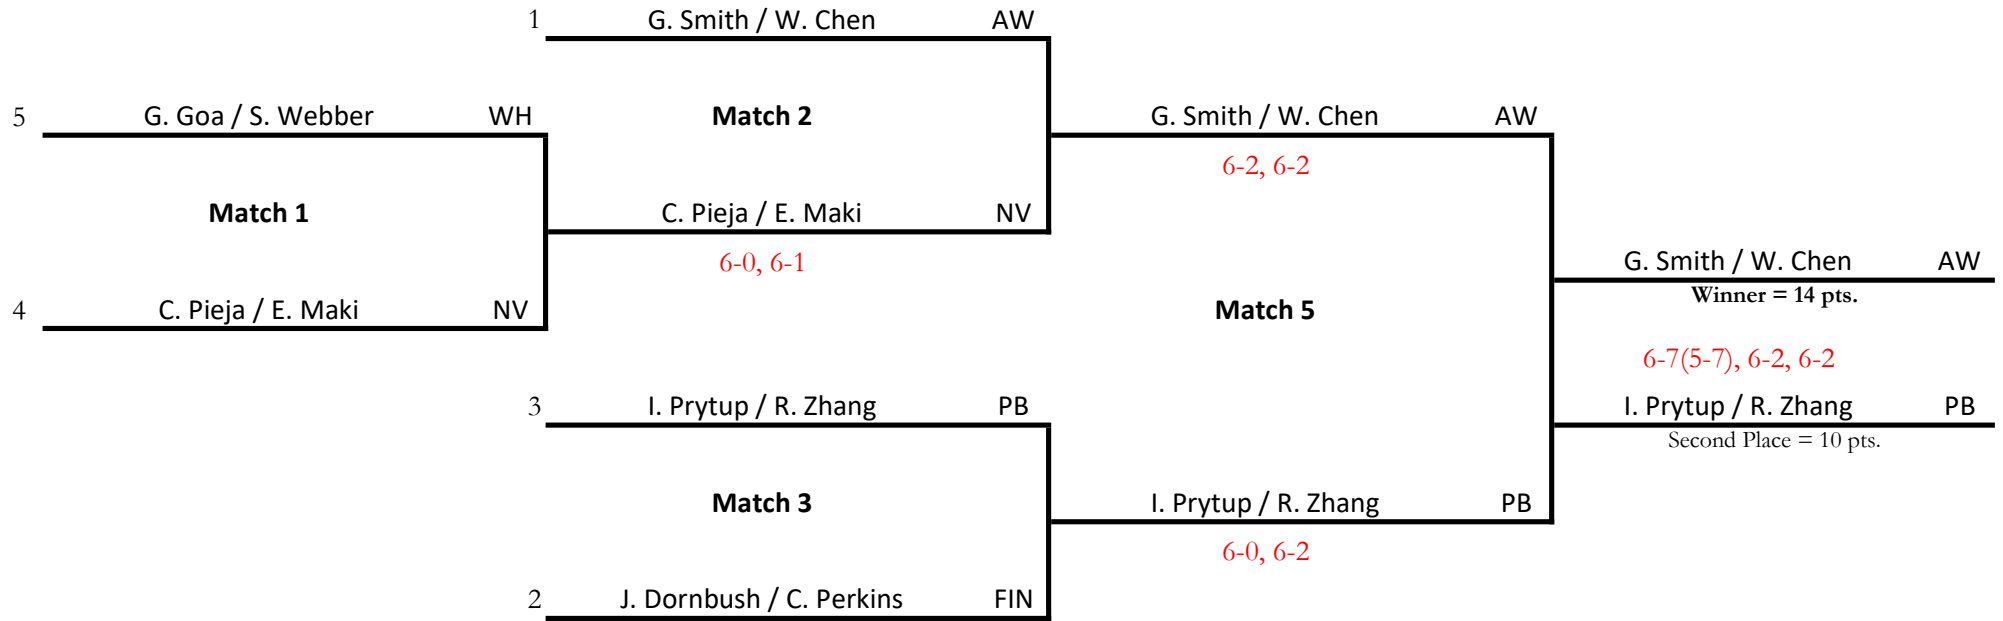

2025 NORTHERN LAKES LEAGUE BOYS TENNIS TOURNAMENT

Buckeye Division

Position : 2nd Doubles