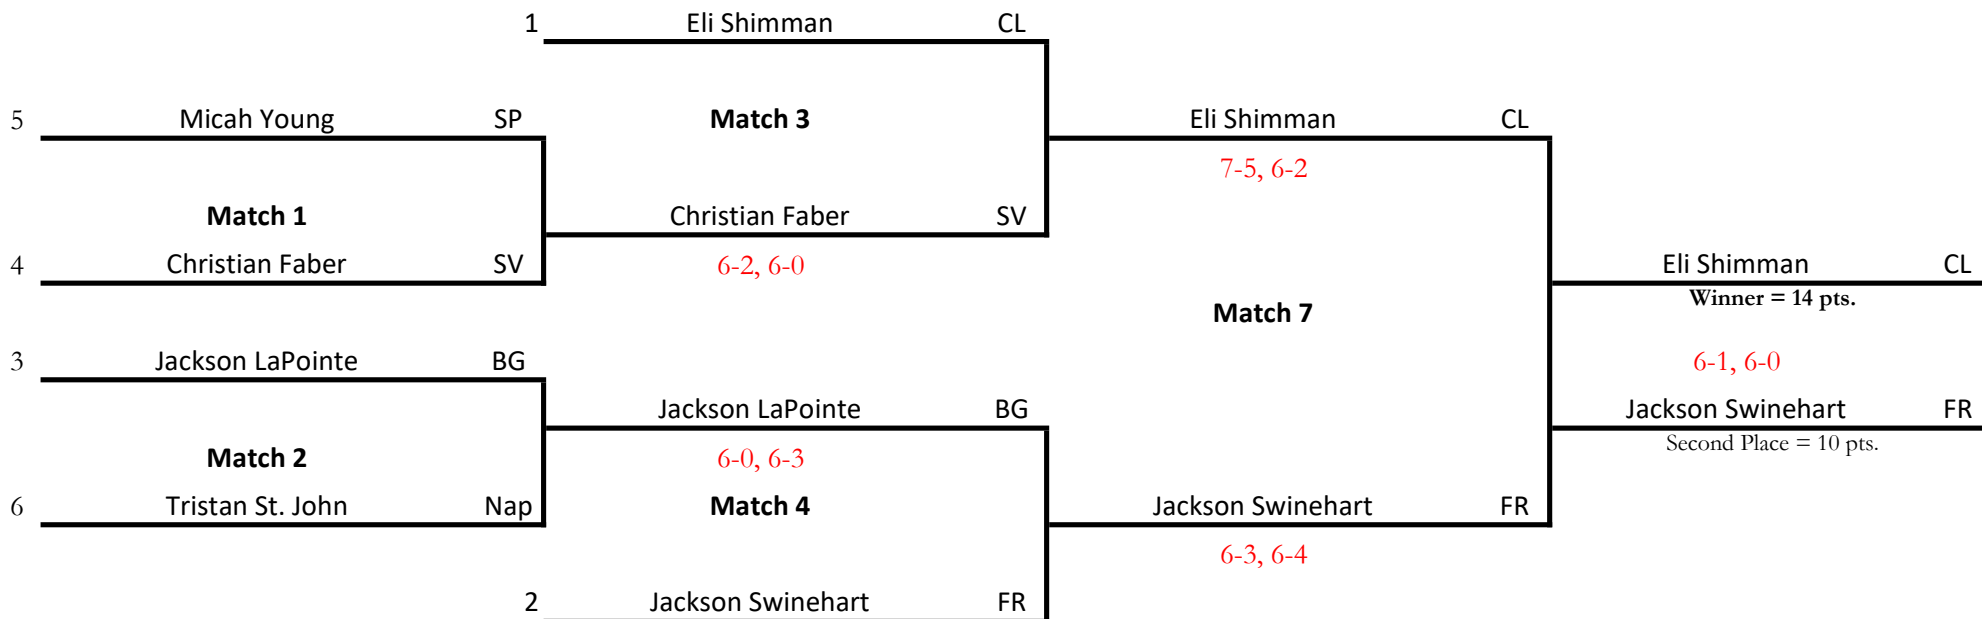

Cardinal Division

Position : 1st Singles

Consolation
Draw

2025 NORTHERN LAKES LEAGUE BOYS TENNIS TOURNAMENT

Buckeye Division

Position : 2nd Singles

Consolation
Draw

2025 NORTHERN LAKES LEAGUE BOYS TENNIS TOURNAMENT

Cardinal Division

Position : 2nd Singles

Consolation
Draw

2025 NORTHERN LAKES LEAGUE BOYS TENNIS TOURNAMENT

Buckeye Division

Position : 3rd Singles

Consolation
Draw

2025 NORTHERN LAKES LEAGUE BOYS TENNIS TOURNAMENT