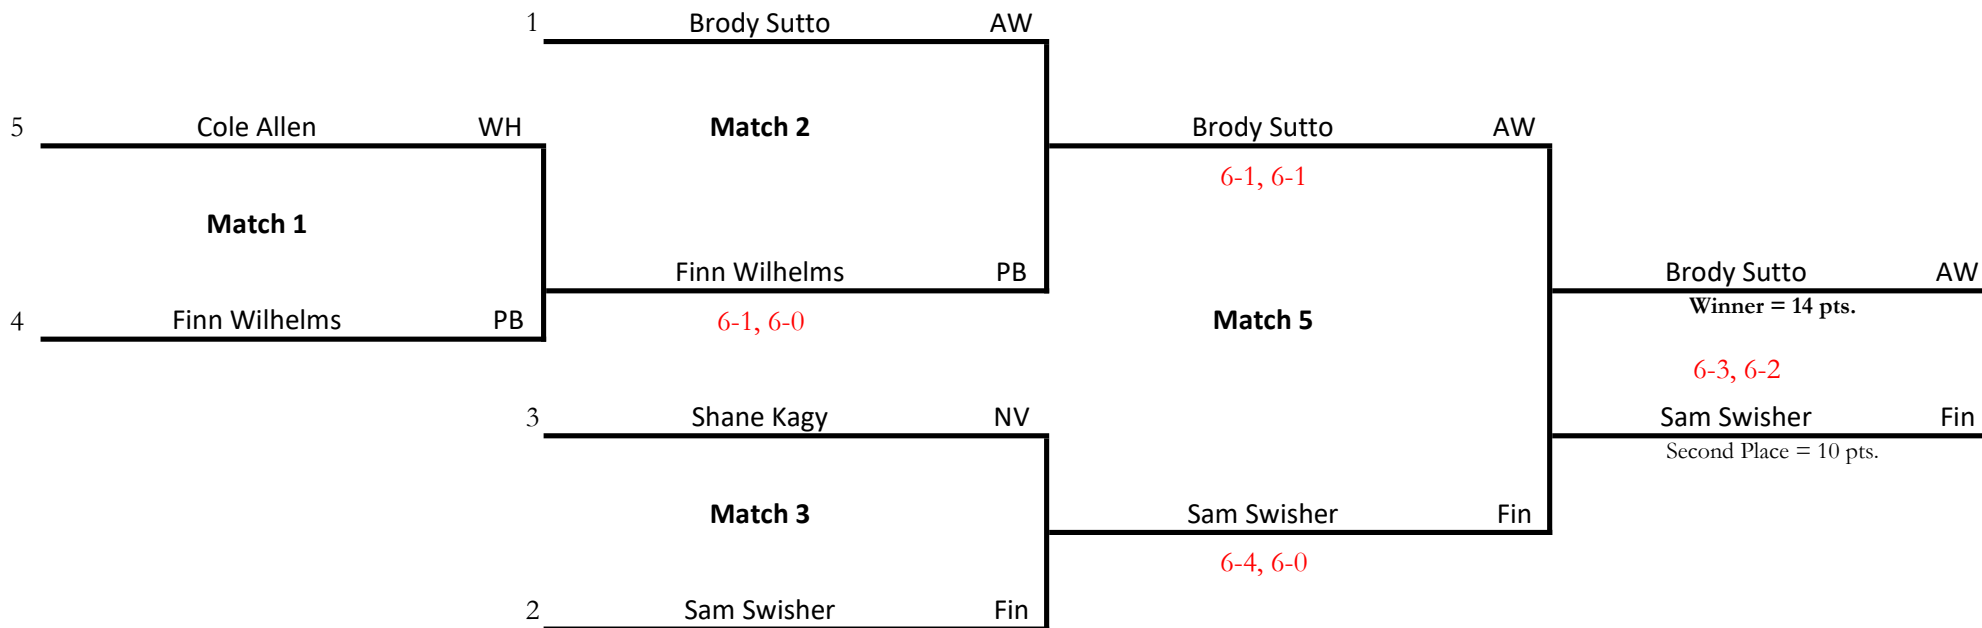

Results shown above are as reported by NLL Boys Tennis Coaches and may not be up to date

2025 NORTHERN LAKES LEAGUE BOYS TENNIS TOURNAMENT

Buckeye Division

Position : 1st Singles

Consolation
Draw

2025 NORTHERN LAKES LEAGUE BOYS TENNIS TOURNAMENT