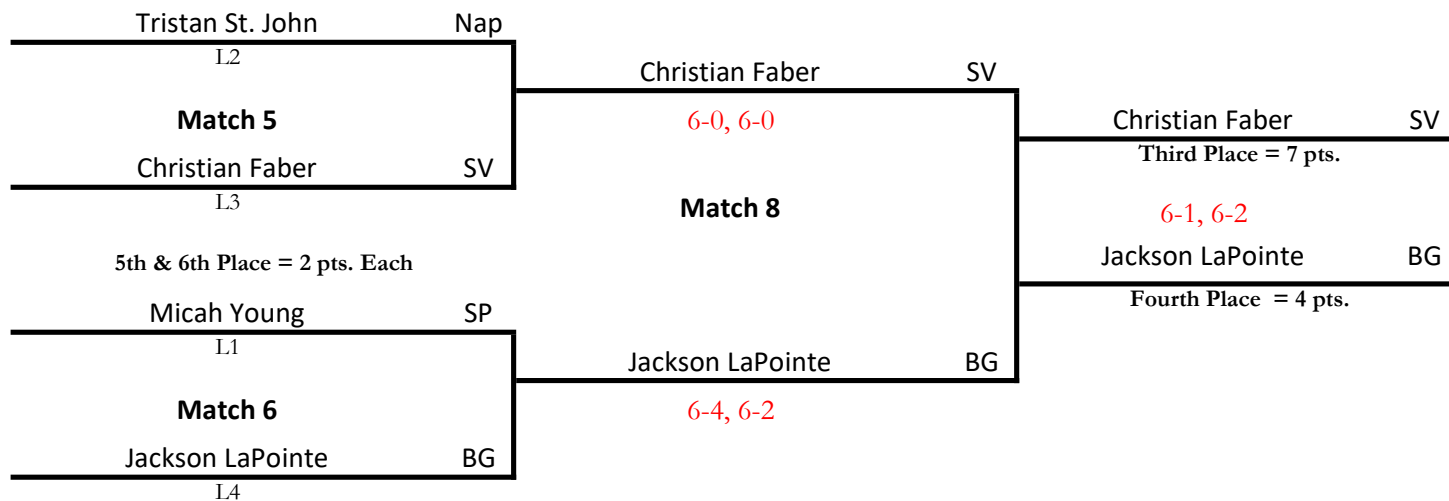

Cardinal Division

Position : 1st Singles

Consolation
Draw

2025 NORTHERN LAKES LEAGUE BOYS TENNIS TOURNAMENT

Buckeye Division

Position : 2nd Singles

Consolation
Draw

2025 NORTHERN LAKES LEAGUE BOYS TENNIS TOURNAMENT

Cardinal Division

Position : 2nd Singles

Consolation
Draw

2025 NORTHERN LAKES LEAGUE BOYS TENNIS TOURNAMENT

Buckeye Division

Position : 3rd Singles

Consolation
Draw

2025 NORTHERN LAKES LEAGUE BOYS TENNIS TOURNAMENT

Cardinal Division

Position : 3rd Singles

Consolation
Draw

2025 NORTHERN LAKES LEAGUE BOYS TENNIS TOURNAMENT

Buckeye Division

Position : 1st Doubles

Consolation
Draw

AW