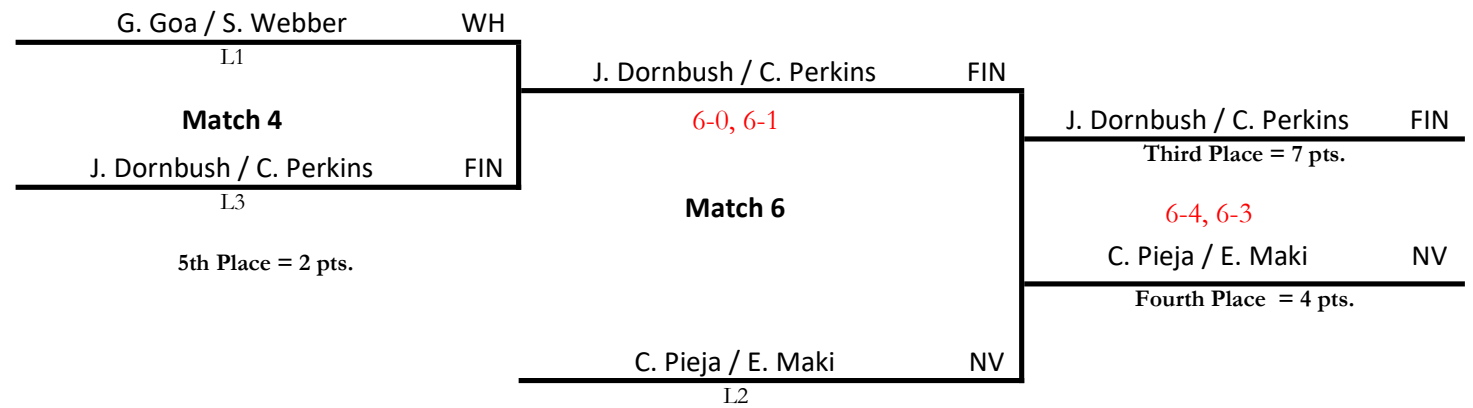

Cardinal Division

Position : 3rd Singles

Consolation
Draw

2025 NORTHERN LAKES LEAGUE BOYS TENNIS TOURNAMENT

Buckeye Division

Position : 1st Doubles

Consolation
Draw

AW

FIN

—

PB

NV

2025 NORTHERN LAKES LEAGUE BOYS TENNIS TOURNAMENT

Cardinal Division

Position : 1st Doubles

Consolation
Draw

2025 NORTHERN LAKES LEAGUE BOYS TENNIS TOURNAMENT

Buckeye Division

Position : 2nd Doubles

Consolation
Draw

2025 NORTHERN LAKES LEAGUE BOYS TENNIS TOURNAMENT

Cardinal Division

Position : 2nd Doubles

Consolation
Draw